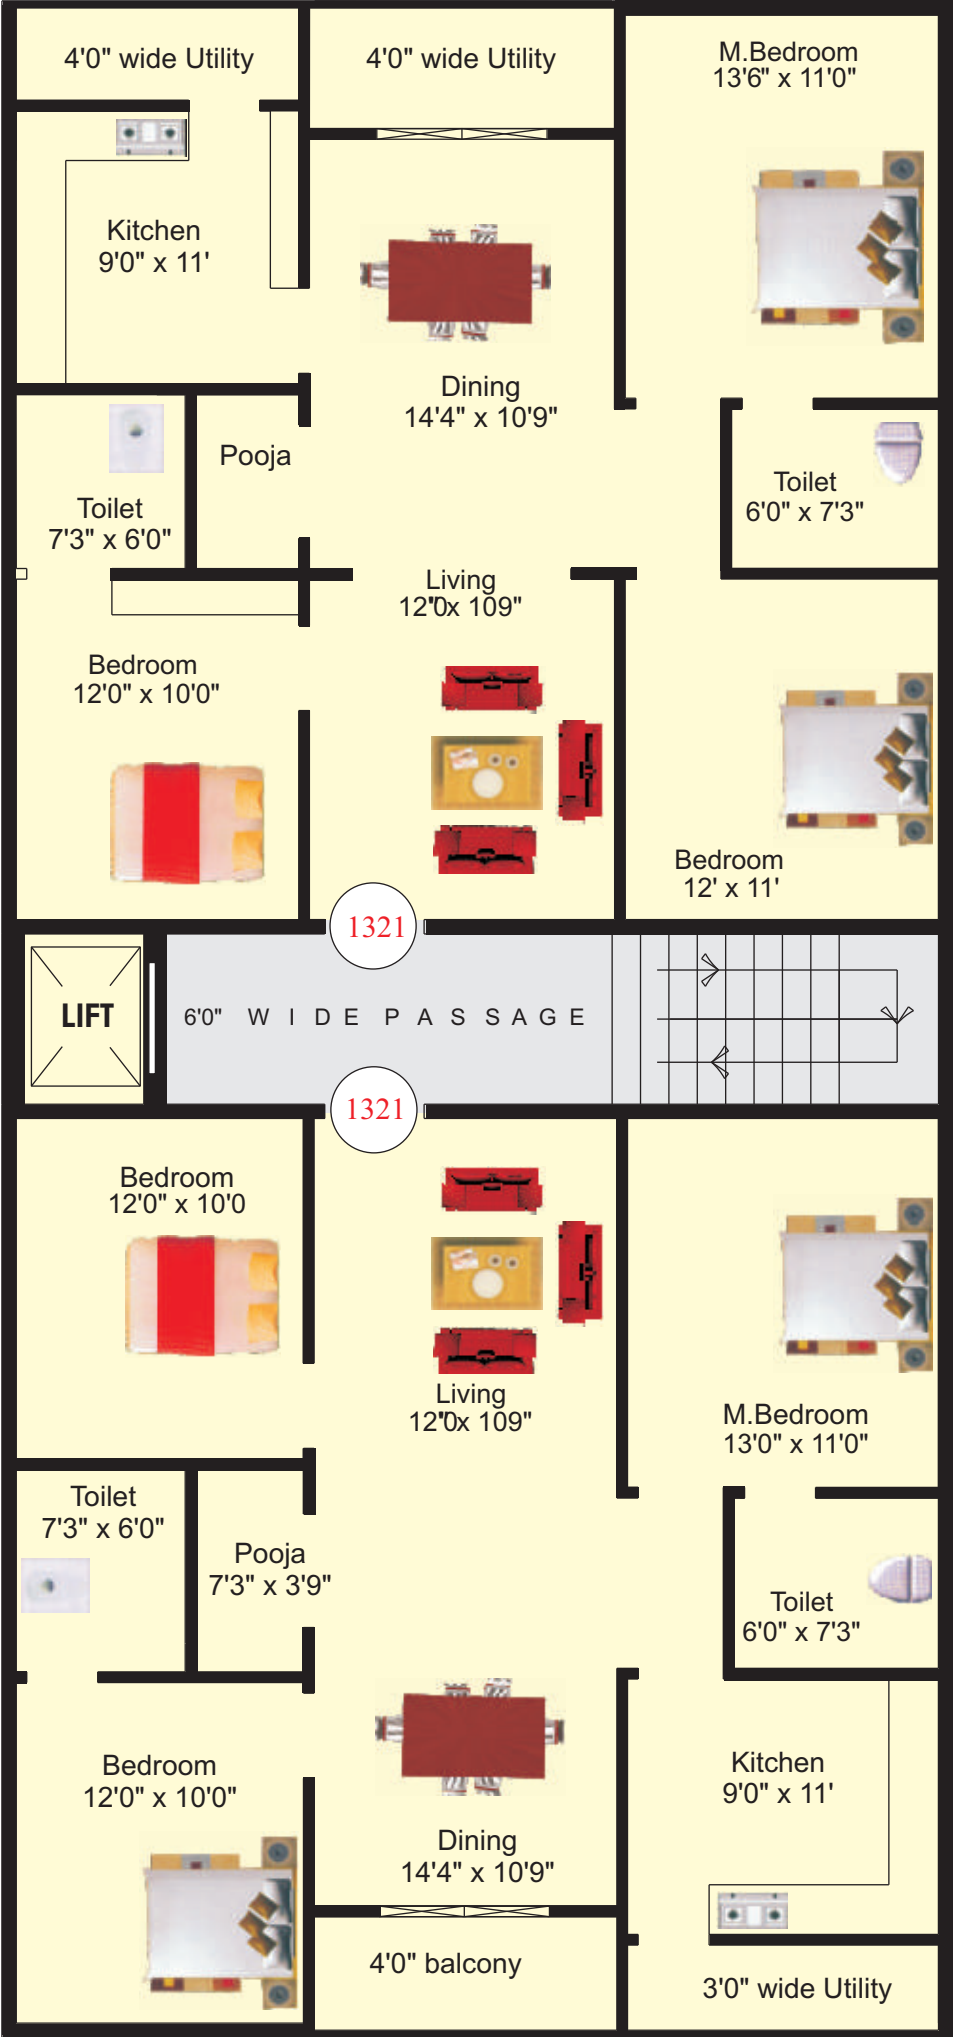

SUNDARAM PARADISE

Sai Surya
94403275

Route Map of RAJAHMUNDRY