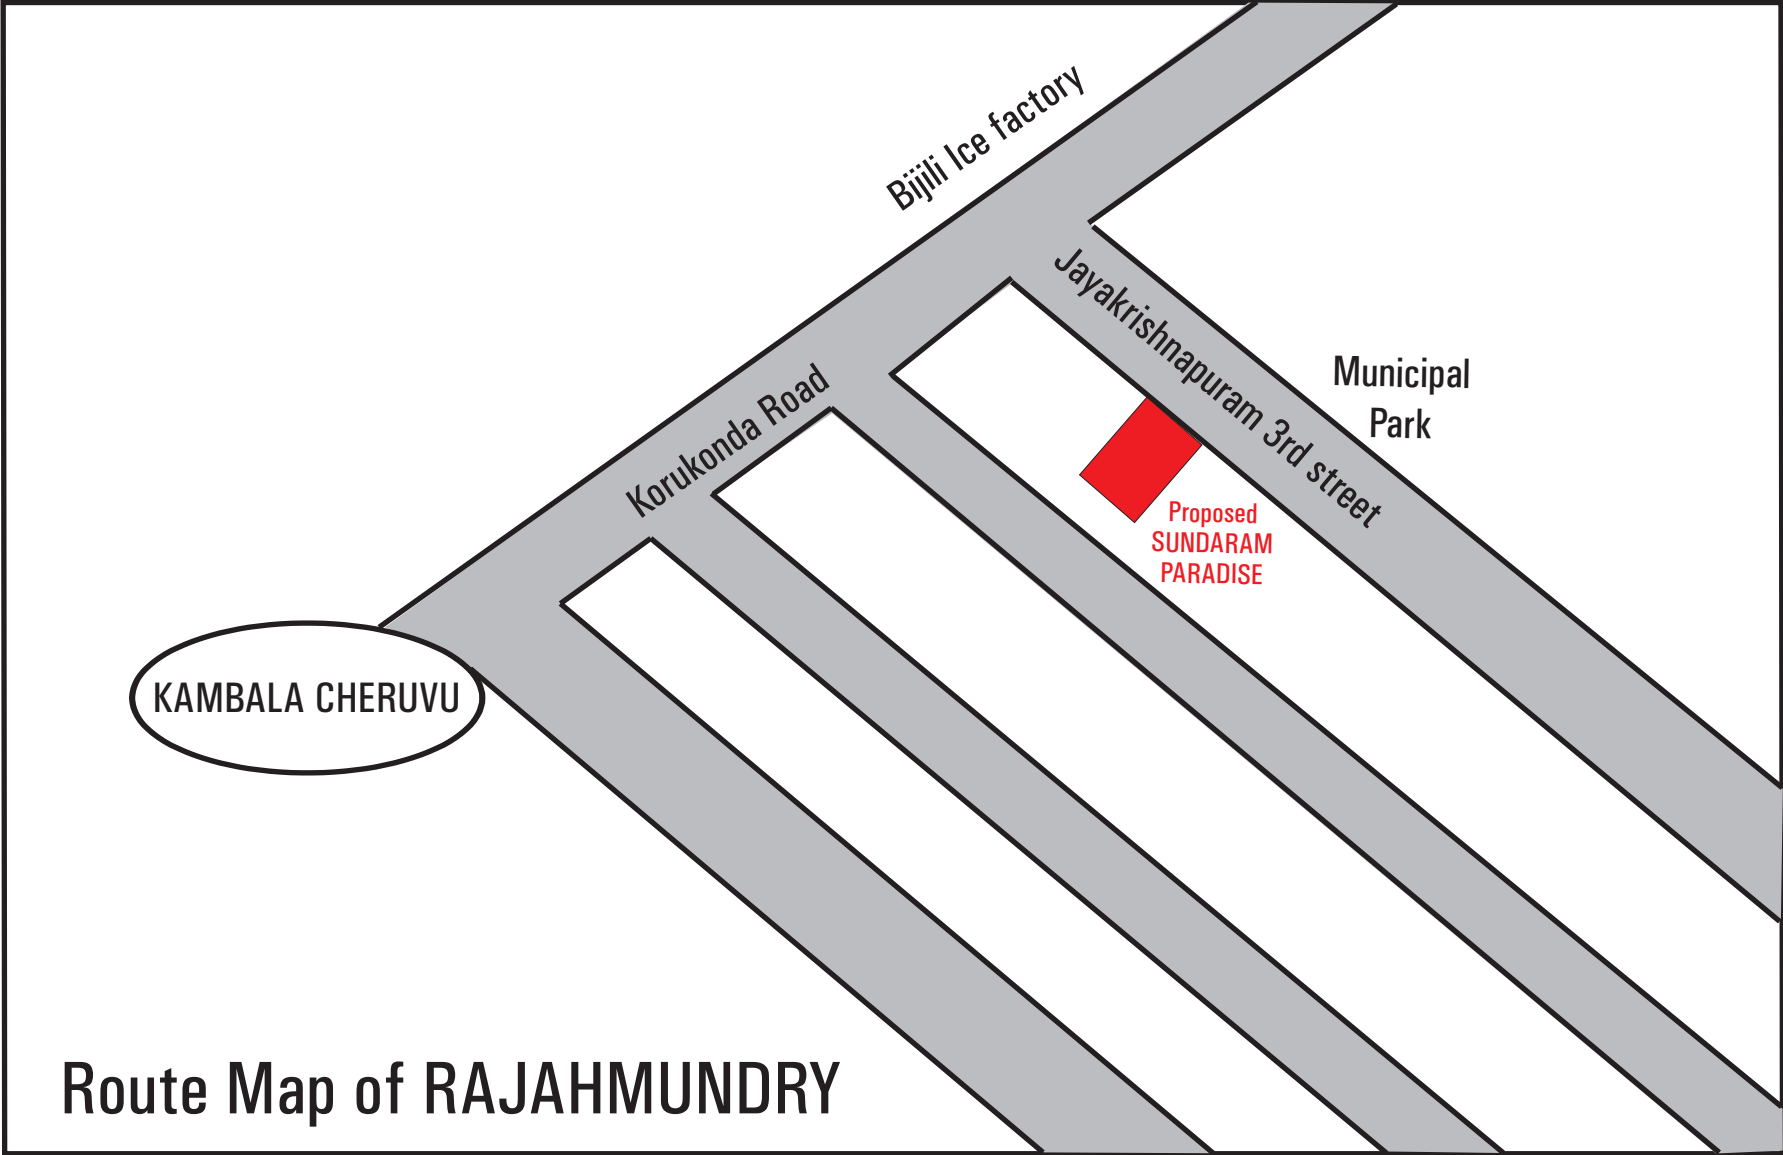

SUNDARAM PARADISE

Sai Surya
94403275

Route Map of RAJAHMUNDRY